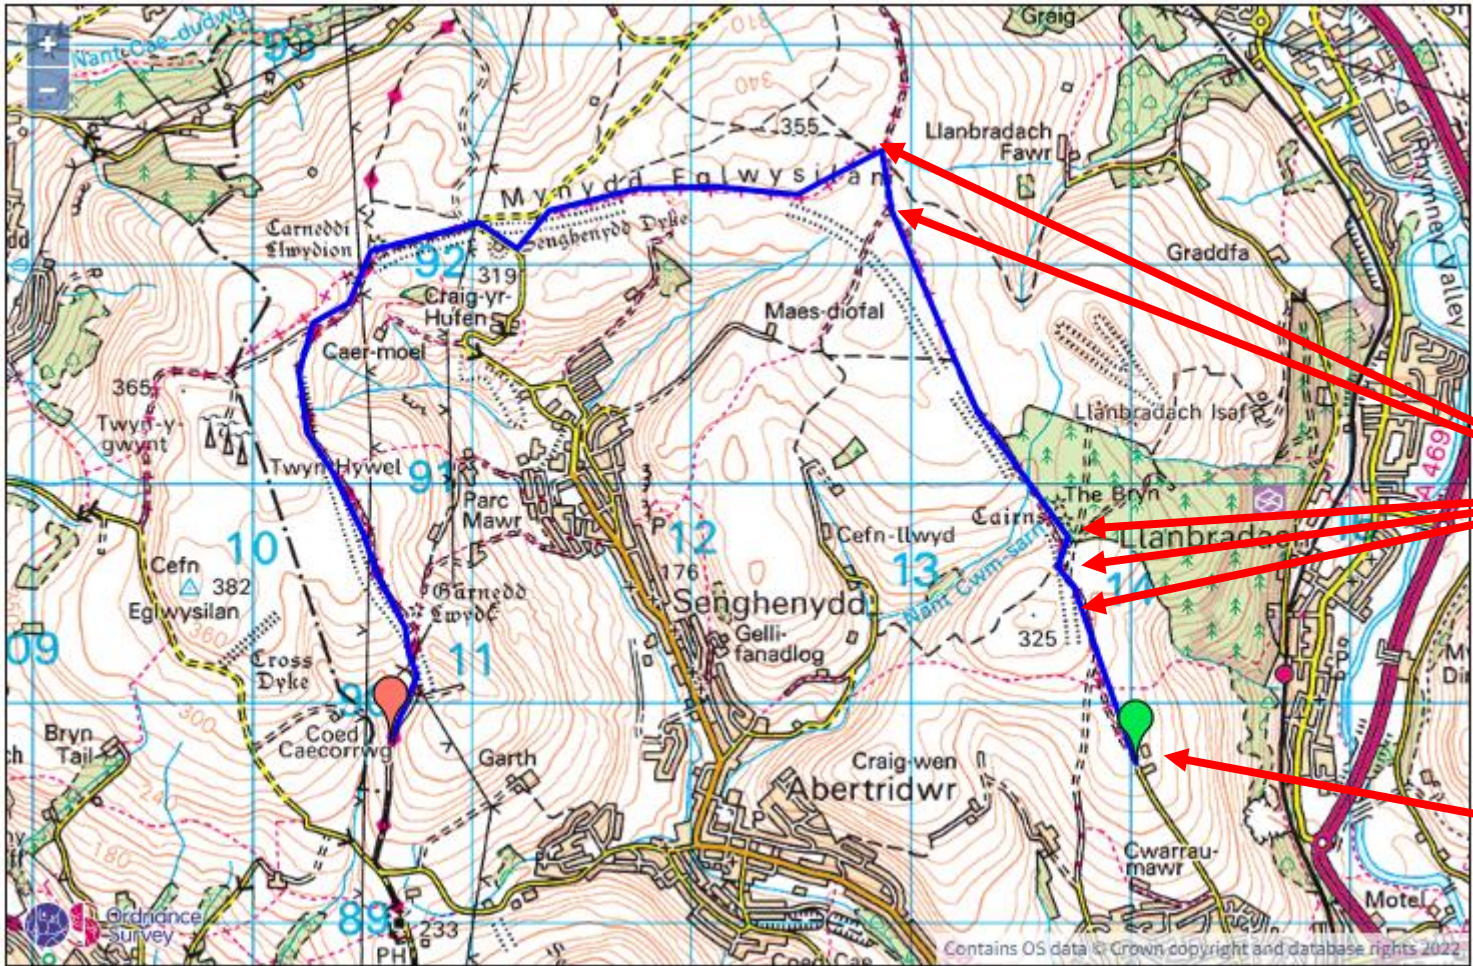

Mapping Controls

Follow Road (google map) Home

Show Elevation Data Help

Toggle Map Sizes Add Coursepoint

Go to Start/End Drag Edit Mode

Undo Reverse Route

Clear Route Cut to End

Load Route

Save Route

Distance: 5.04 miles

Units: km miles

Hosted by Mythic Beasts

Drop further PINs to create your route by following the tracks you want to ride alone

Start by dropping a PIN at the start of the route.

2. Use the option to save as gpx route

1. Once you are happy with your route click "Save Route"

3. Click "Download Route" Button