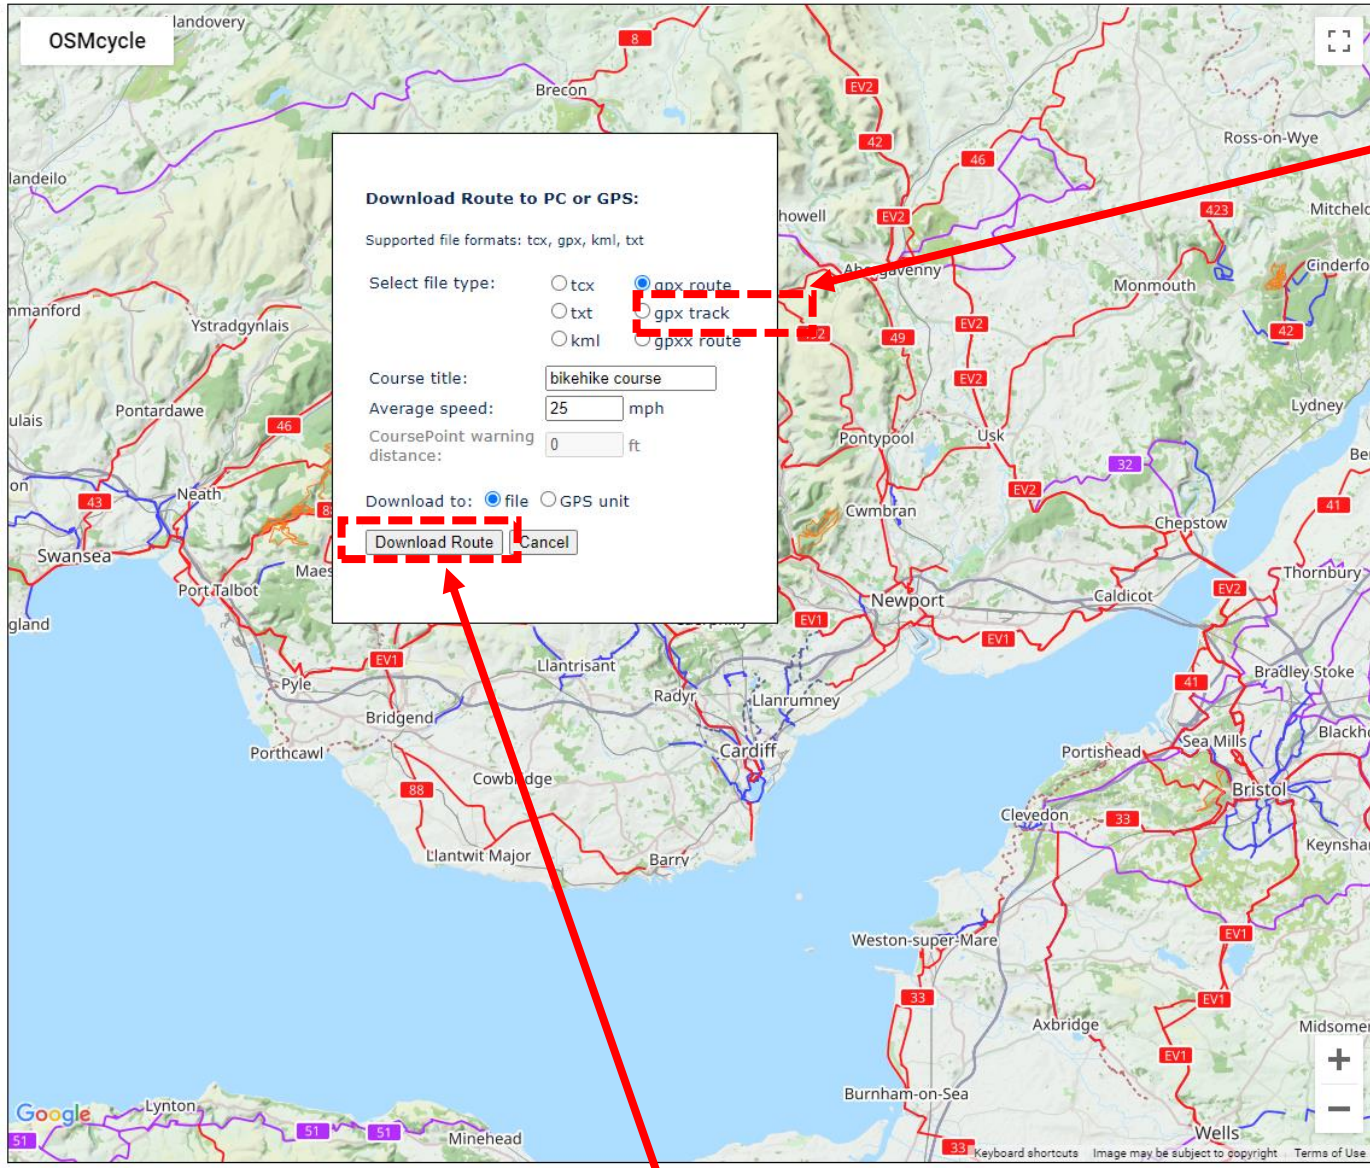

Mapping Controls

Follow Road (google map) Home

Show Elevation Data Help

Toggle Map Sizes Add Coursepoint

Go to Start/End Drag Edit Mode

Undo Reverse Route

Clear Route Cut to End

Load Route

Save Route

Distance: 5.04 miles

Units: km miles

Hosted by Mythic Beasts

Drop further PINs to create your route by following the tracks you want to ride alone

Start by dropping a PIN at the start of the route.

2. Use the option to save as gpx route

1. Once you are happy with your route click "Save Route"

3. Click "Download Route" Button