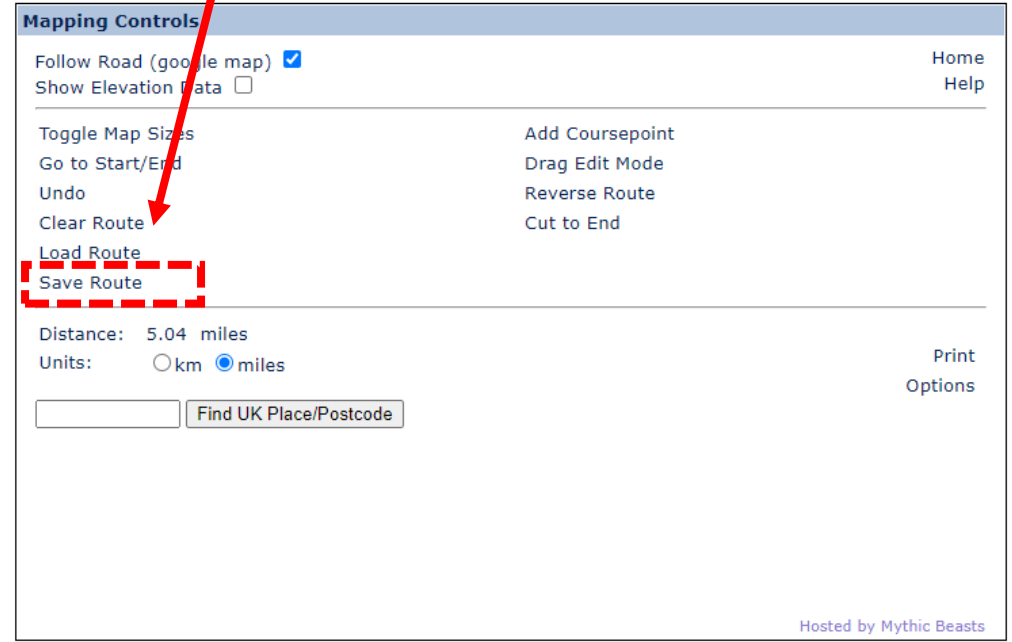

Mapping Controls

Follow Road (google map) Home

Show Elevation Data Help

Toggle Map Sizes Add Coursepoint

Go to Start/End Drag Edit Mode

Undo Reverse Route

Clear Route Cut to End

Load Route

Save Route

Distance: 5.04 miles

Units: km miles

Hosted by Mythic Beasts

Drop further PINs to create your route by following the tracks you want to ride alone

Start by dropping a PIN at the start of the route.

2. Use the option to save as gpx route

1. Once you are happy with your route click "Save Route"

3. Click "Download Route" Button